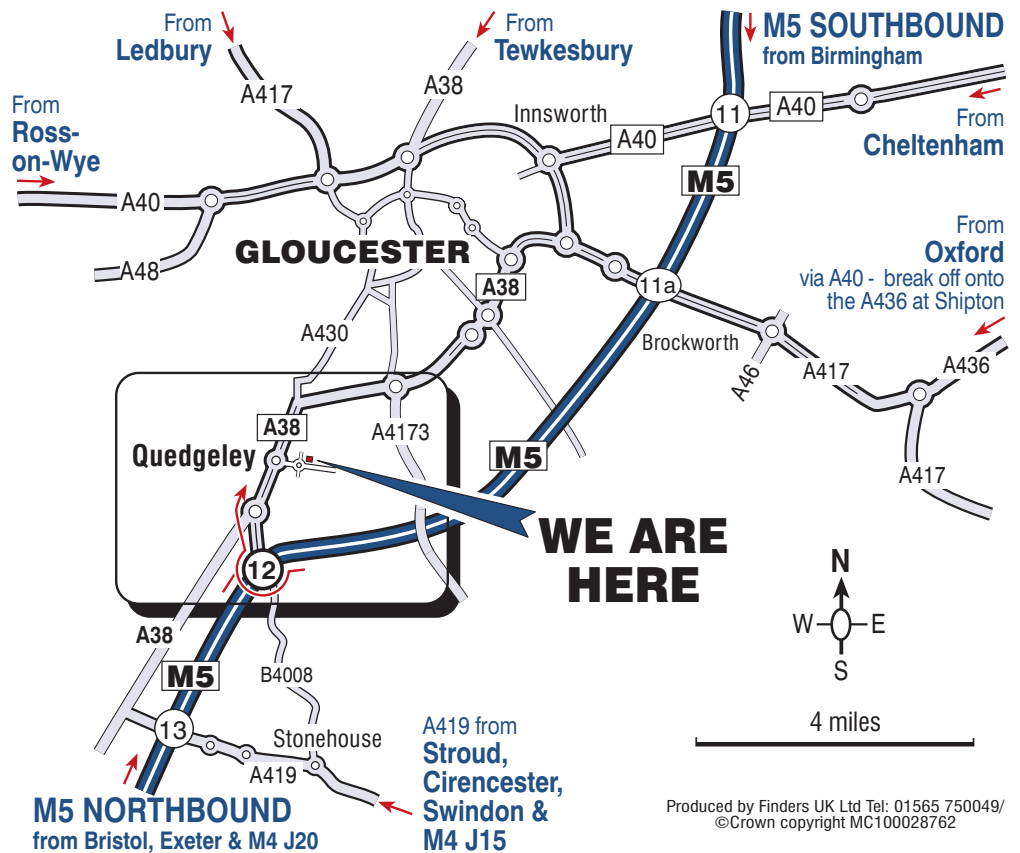

Gloucestershire Constabulary
County Police Headquarters
No.1 Waterwells
Waterwells Drive
Quedgeley
Gloucester GL2 2AN
Tel: 0845 090 1234

All visitors must report
immediately to
reception upon arrival

From the M5

Exit at junction 12 and follow A38 signs towards Gloucester. After about one mile you will arrive at the Waterwells Roundabout and take the second exit. This will take you into Waterwells Business Park. Once in the park continue to the roundabout and take the second exit (straight on). Our entrance is then the first on the left.

Parking Instructions: visitors temporary parking is signposted and can be found at the front of the building. All visitors must report immediately to reception upon arrival.

From Other Directions

Select your approach route from the map on the right. In most cases it is possible to join the motorway when near to Gloucester, then follow directions above. Alternative routes are shown on the map.